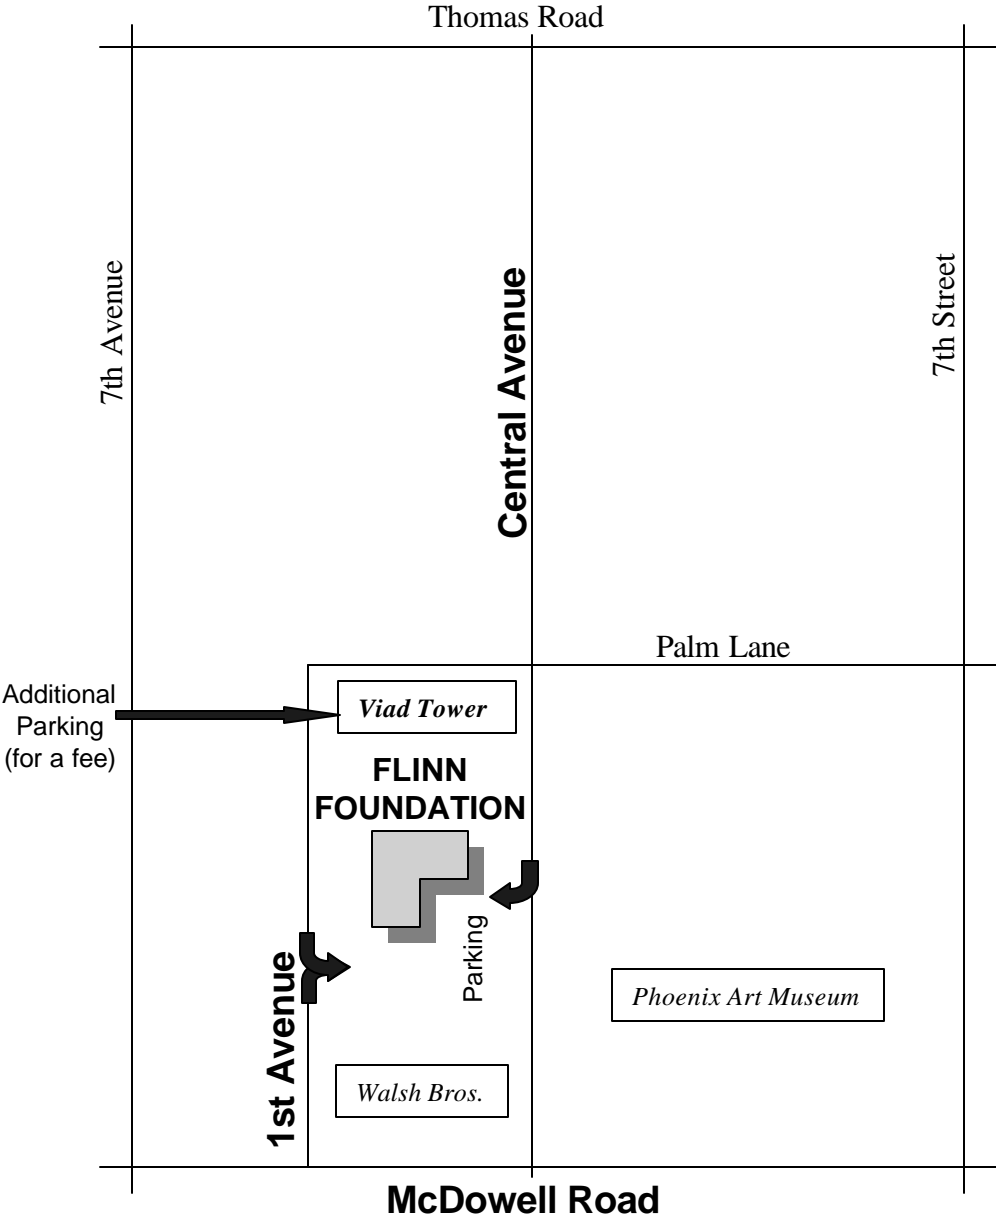

THE FLINN FOUNDATION
1802 North Central Avenue
(602) 744-6800

TO ENTER:

Enter from southbound Central Avenue (between Walsh Bros. Furniture & the Viad Tower) **OR** Enter from 1st Avenue; Guest parking is in front of building (by fountain)

Closest light rail station is Central Avenue & McDowell

TO EXIT:

Exit onto 1st Avenue **ONLY** (no exit onto Central Avenue)